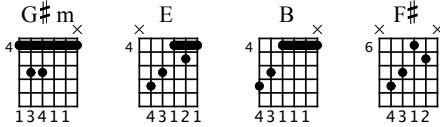

Snow (Hey Oh)

Red Hot Chili Peppers

Stadium Arcadium

Standard tuning

Moderate ♩ = 104

E-Gt

1 G#m E

f