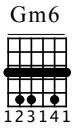

Shine on you Crazy Diamond

Solo

Standard tuning

$\text{♩} = 80$

E-Gt

Gm6

f

full

full full

T
A
B

8va

5

3

18 15 15 18 17 17 18 15 18 (18) 18 15

(5)

full