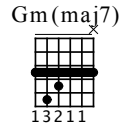

Shine on you Crazy Diamond

Solo

Standard tuning

$\text{♩} = 80$

E-Gt

Gm6

f

full

full full

T
A
B

8va

5

3

18 15 15 18 17 17 18 15 18 (18) 18 15

(5)

full