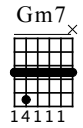

Shine on you Crazy Diamond

Solo

Standard tuning

$\text{♩} = 80$

E-Gt

Gm6

f

full

full full

T
A
B

8va

5

3

18 15 15 18 17 17 18 15 18 (18) 18 15

(5)

full