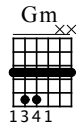

Shine on you Crazy Diamond

Solo

Standard tuning

$\text{♩} = 80$

E-Gt

Gm6

f

full

full full

T
A
B

8va

5

3

18 15 15 18 17 17 18 15 18 (18) 18 15

(5)

full