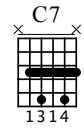

Shine on you Crazy Diamond

Solo

Standard tuning

$\text{♩} = 80$

E-Gt

Gm6

f

full

full full

T
A
B

8va

5

3

18 15 15 18 17 17 18 15 18 (18) 18 15

(5)

full

full

T
A
B

8va

C7

9

3

18 15 15 18 (18) (18) 15 18 18 (18) 15 2 12 15 12 (12)

full