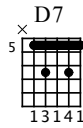

Shine on you Crazy Diamond

Solo

Standard tuning

$\text{♩} = 80$

E-Gt

Gm6

f

full

full full

T
A
B

8va

5

3

18 15 15 18 17 17 18 15 18 (18) 18 15

(5)

full