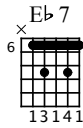

Shine on you Crazy Diamond

Solo

Standard tuning

$\text{♩} = 80$

E-Gt

Gm6

f

full

full full

T
A
B

8va

5

3

18 15 15 18 17 17 18 15 18 (18) 18 15

(5)

full